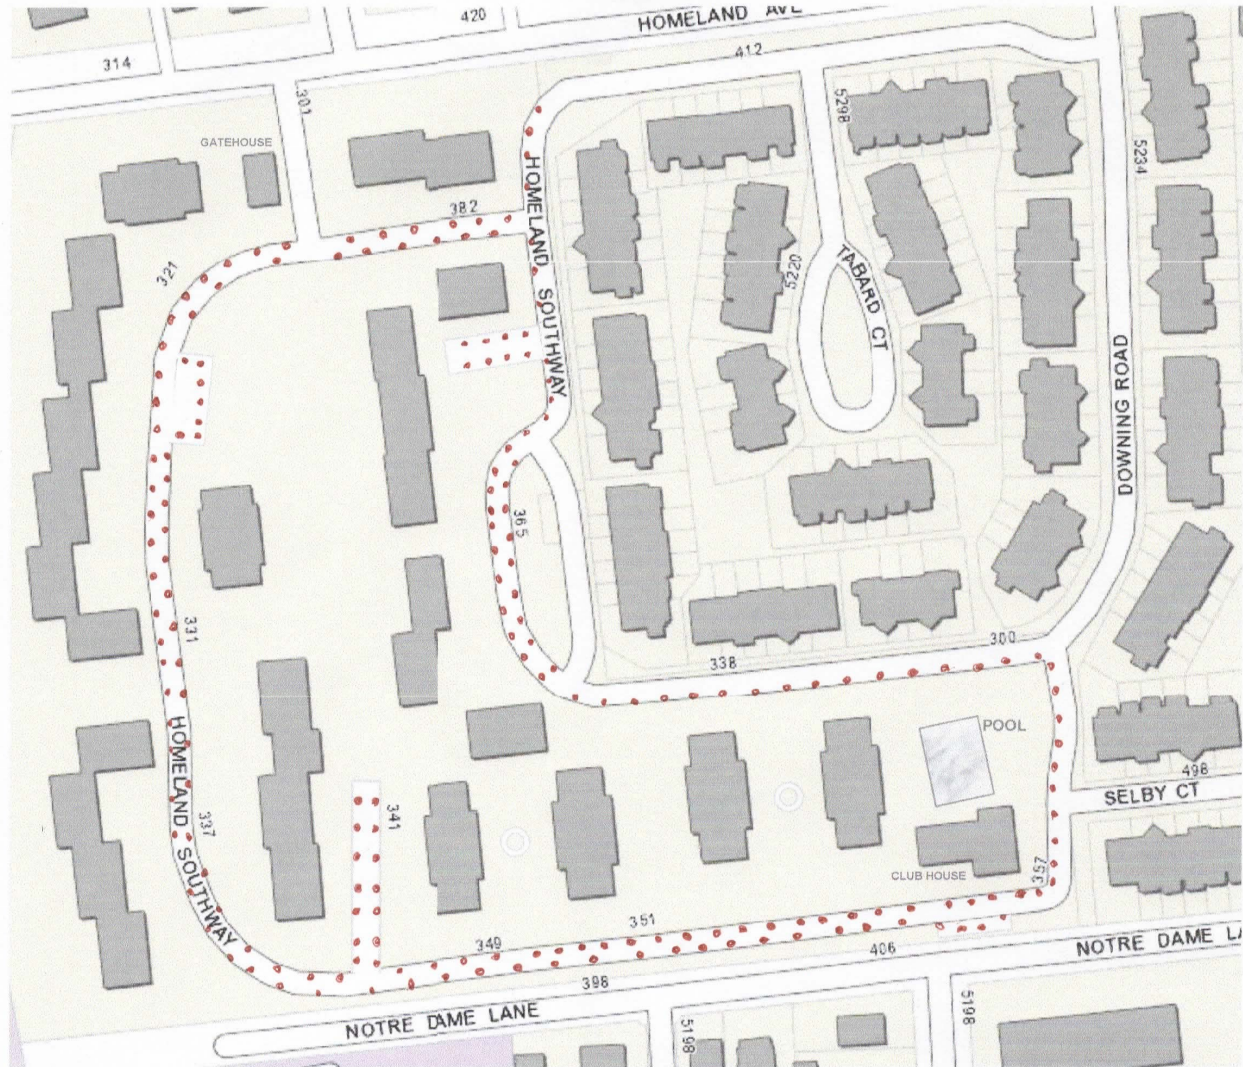

Parking Guidelines

The Villages at Homeland West
and
The Villages at Homeland East

VHW buildings are solid-colored; VHE townhouses are hatched-marked. VHW residents may park only in the reserved areas marked by the dotted lines. VHE residents are not permitted to park in the spaces reserved for VHW. VHW vehicles parked in front of the townhouses will be towed by VHE as these spaces are reserved for the residents of VHE only.

VHW Board of Directors April 2015

Parking Advisement
Villages at Homeland West
and
Villages at Homeland East
April 2015

VHW residents may park only in the areas marked by the dotted line. Parking in any other areas risks towing. The other areas are reserved for residents of VHE. VHE residents are not permitted to park in those reserved for VHW.